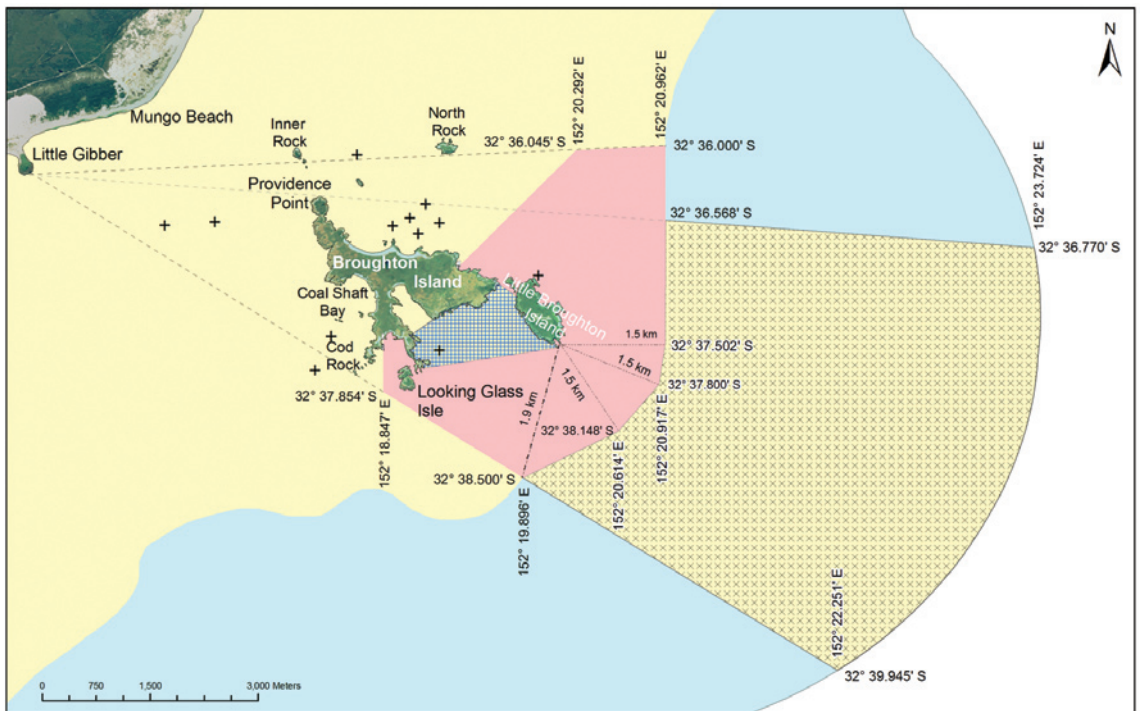

# Map 11

- +** Dangerous Area Breaks at Times
- - - - Line of sight
- Zone Markers (White Poles)
- General Use Zone
- Habitat Protection Zone
- ⊗ Habitat Protection Zone (Seasonal Recreational Trolling Only Between 1 Dec & 30 April; No fishing at other times)
- ⊞ Habitat Protection Zone (No fishing or spearing whilst anchored, No fishing except with artificial lures)
- Sanctuary Zone (No fishing)