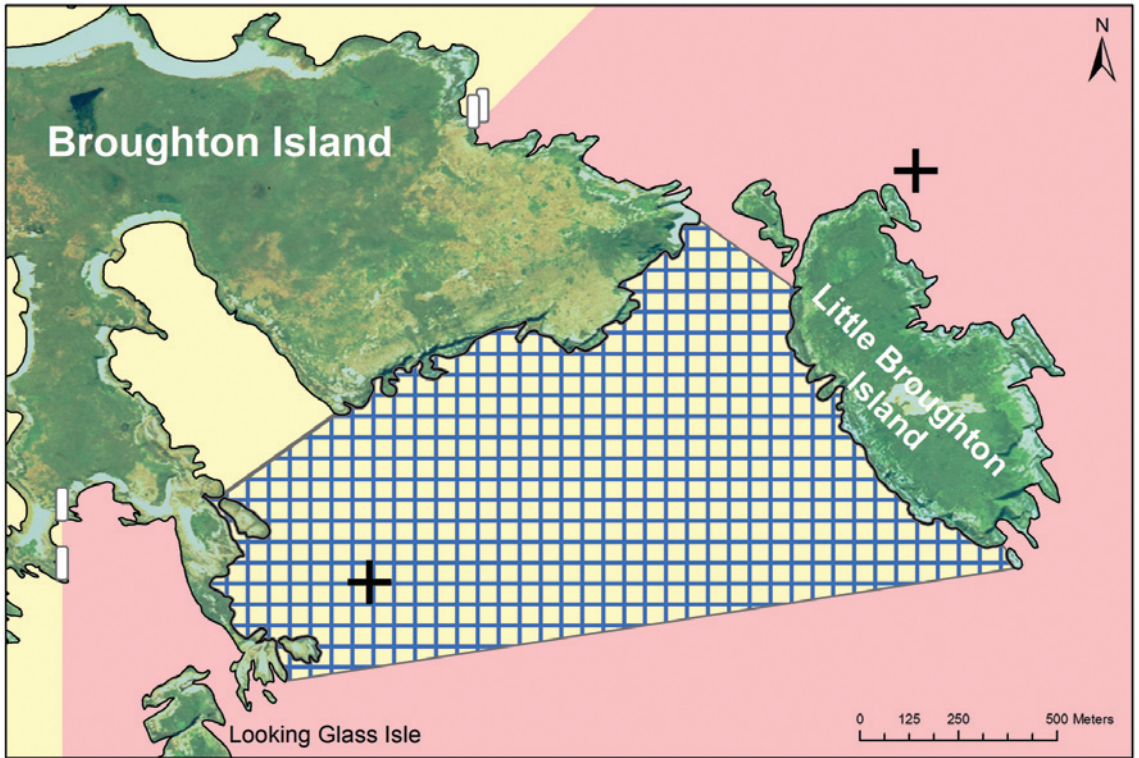

Map 12

⊕ Dangerous Area Breaks at Times □ Zone Markers (White Poles)

■ Habitat Protection Zone

■ Habitat Protection Zone (No fishing or spearing whilst anchored, No fishing except with artificial lures)

■ Sanctuary Zone (No fishing)