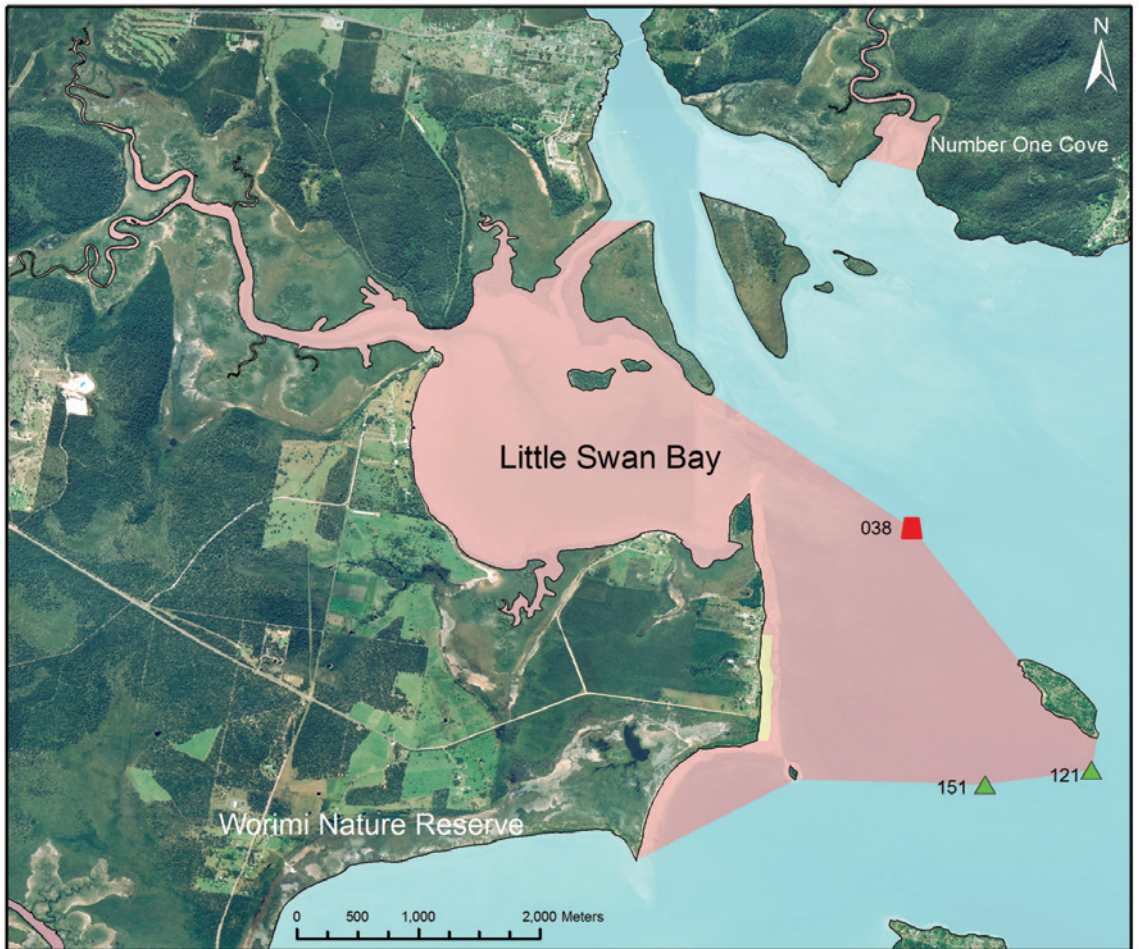

Map 24

- Port beacon
- General Use Zone
- Sanctuary Zone (No fishing)
- ▲ Starboard beacon
- Habitat Protection Zone