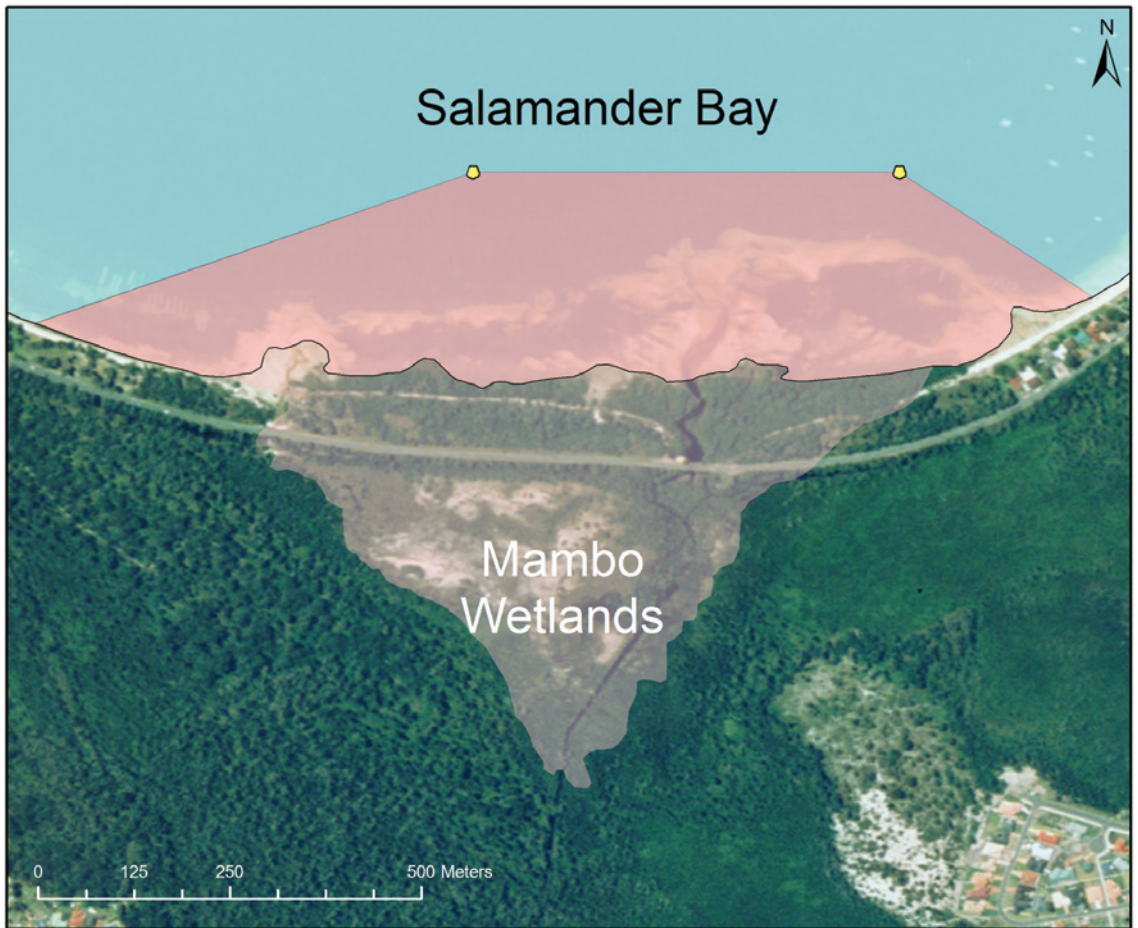

# Map 19

-  Zone Marker (yellow buoys)
-  General Use Zone
-  Sanctuary Zone (No fishing)