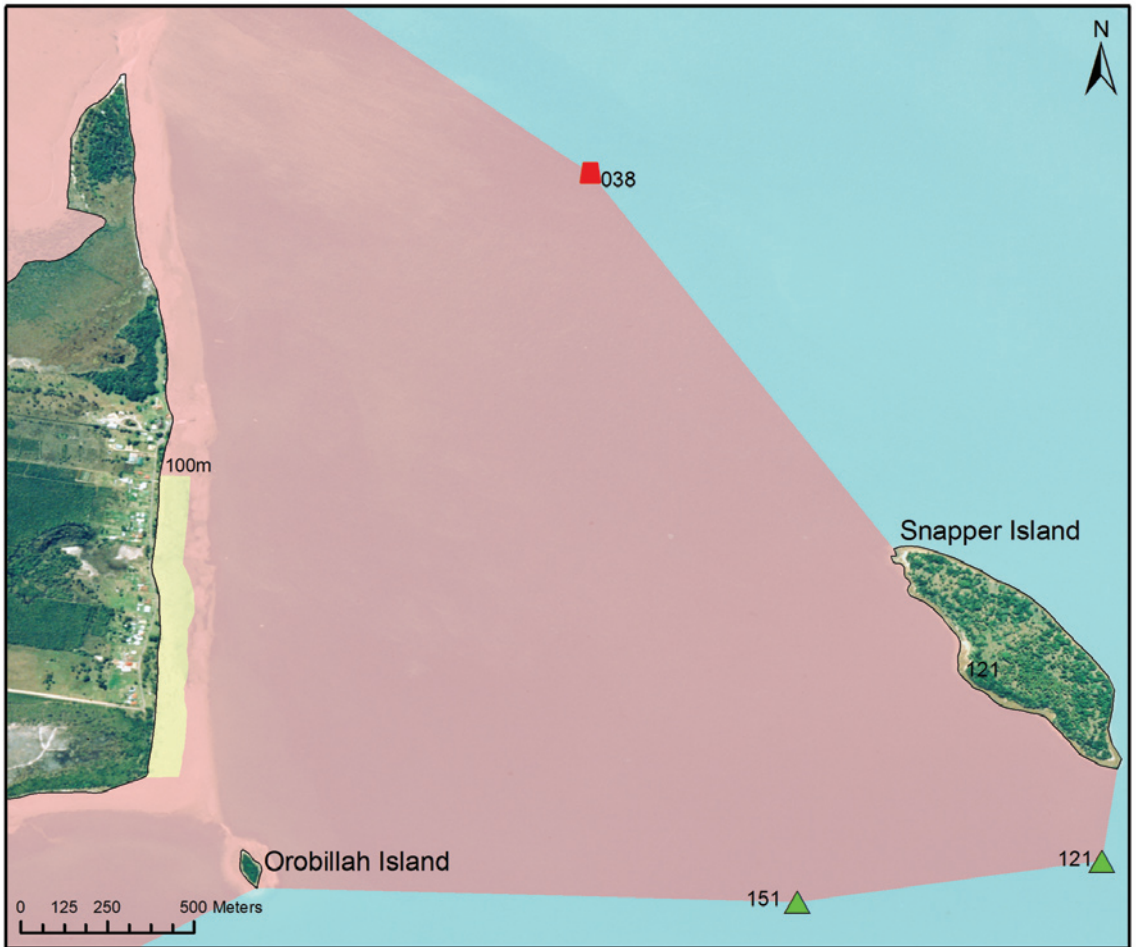

# Map 25

- Port beacon
- General Use Zone
- Sanctuary Zone (No fishing)
- ▲ Starboard beacon
- Habitat Protection Zone