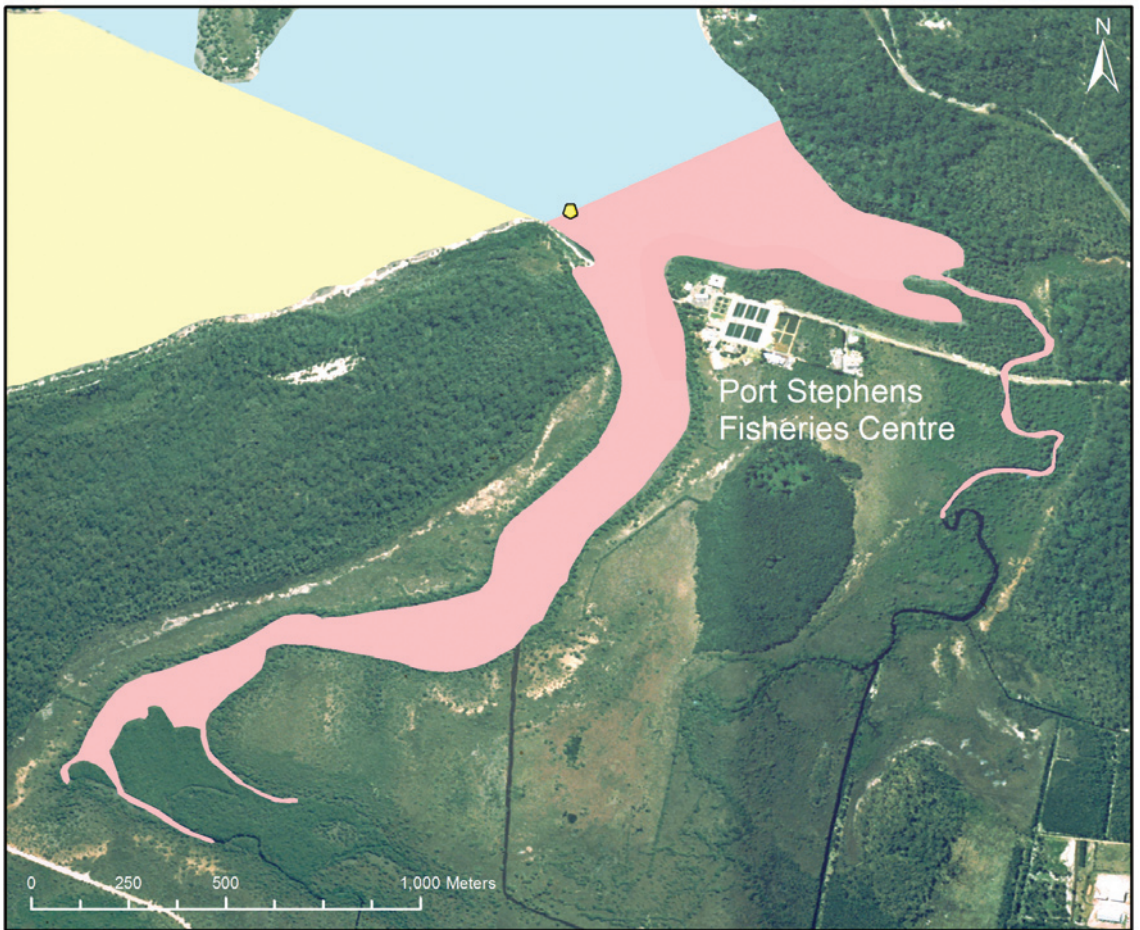

# Map 21

● Zone Marker (yellow buoy)    ■ General Use Zone    ■ Habitat Protection Zone    ■ Sanctuary Zone (No fishing)